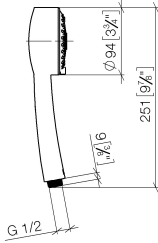

28 002 978

- Three settings: COMPACT RAIN, COMPACT SOFT FLOW, COMPACT AQUAPRESSURE FLOW, max. flow rate 9 l/min (at 3 bar)
- with anti-scale system
- spray head Ø 95mm
- 1/2" connection

Intrinsic protection against back flow.

28 002 978

mm [inches]

Flow rate chart

Certificates

LGA_18610.

28 002 978

Parts for other finishes can be found here: [Chrome](#)

Spare parts list

No.	Item Number	Name	Quantity used	Delivery time
1	09 21 02 115 90	cap	1	2
2	09 23 01 039 90	sieve	1	2
3	09 23 01 077 90	flow reducer	1	2
4	04 12 11 071 00 90	shower	1	2
5	09 30 09 022 90	key	1	2